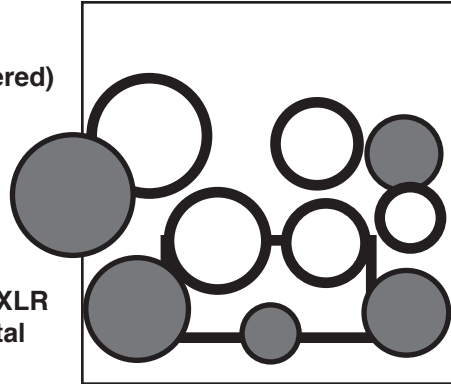

Bass - Peter
needs DI box or
runs DI out the amp

Bass - Peter
vox

Drums - JP
(all drums triggered)

Kick
Snare
Tom 1
Tom 2
Tom 3
Tom 4

wireless vox w/XLR
8 channels total
with hi-hat

(has 15' sub snake
for all drums & vox)

needs hi-hat &
overhead mics

Keyboards - Kenny
runs (1) XLR Out
from Keyboard Rig

Guitar - Steve
needs cabinet mic

Ac. Gtr - J5
runs XLR
direct from Gtr

Stage Plot

All 4 horns have wireless units
w/XLR outs
(can be placed close to snake)