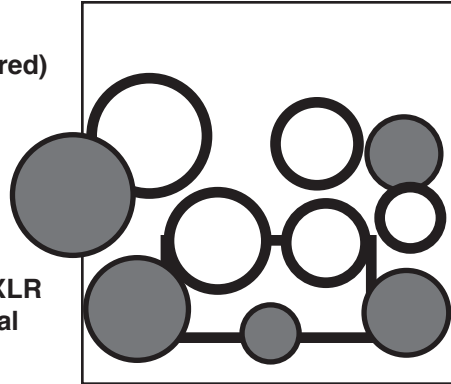

Bass - Peter
needs DI box or
runs DI out the amp

Bass - Peter
vox

Drums - JP
(all drums triggered)

- Kick
- Snare
- Tom 1
- Tom 2
- Tom 3
- Tom 4

wireless vox w/XLR
8 channels total
with hi-hat

(has 15' sub snake
for all drums & vox)