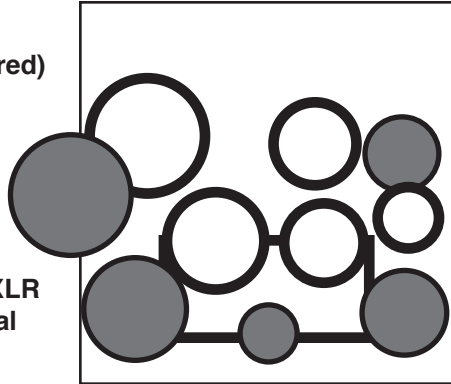

Keyboards - Kenny
needs DI box
for Keyboard Rig

Drums - JP
(all drums triggered)

- Kick
- Snare
- Tom 1
- Tom 2
- Tom 3
- Tom 4

wireless vox w/XLR
8 channels total
with hi-hat

(has 15' sub snake
for all drums & vox)